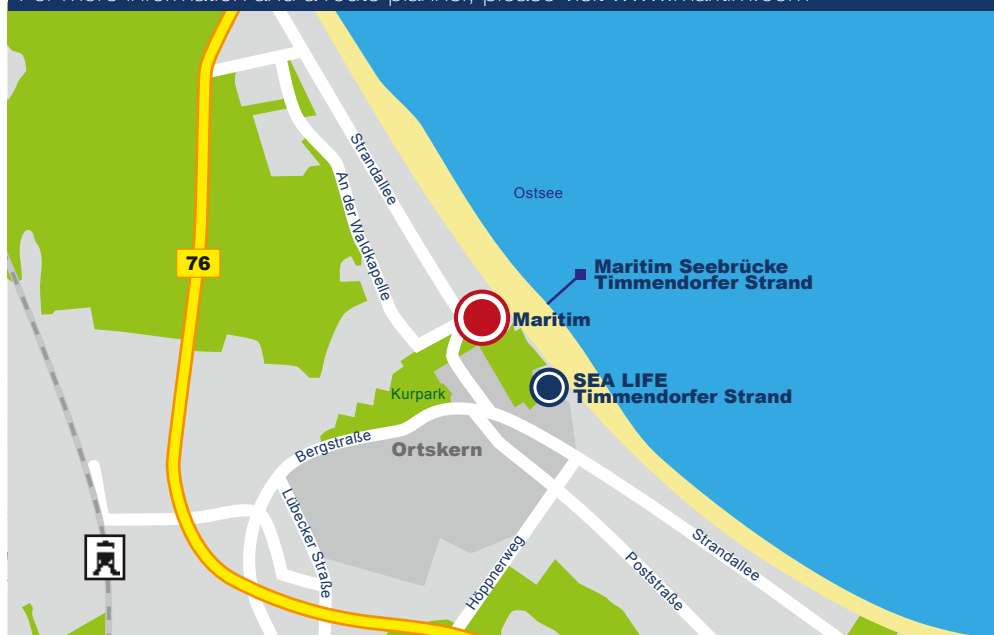

Highlights in the region

The excellent location offers ideal conditions for effective relaxation breaks. Whether on the beach or in the sea, during a walk on the promenade, a stroll through the stores or a visit to the Sealife Center as well as the countless sights in nearby Luebeck.

Location

For more information and a route planner, please visit www.maritim.com

Distances: Timmendorfer Strand train station 2 km, Luebeck train station 25 km, Hamburg airport 80 km, Motorway 13 km, Maritim Golfpark Ostsee 9 km.